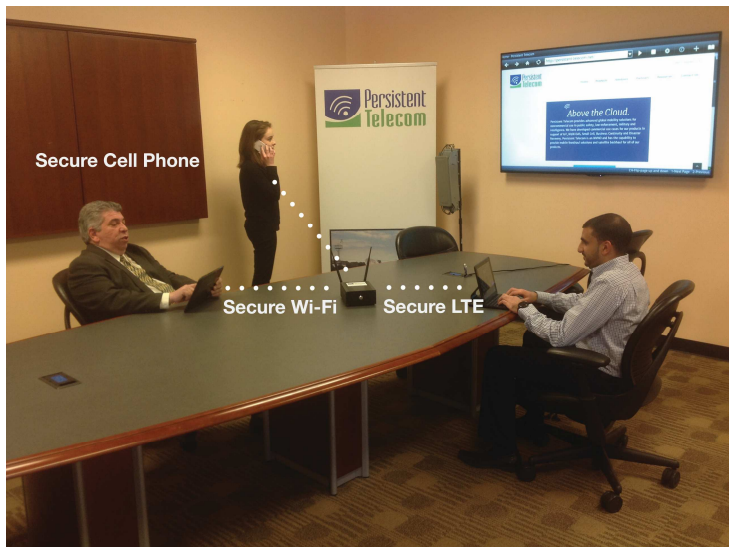

Cyber VauLTE™ Secure communications networks

Persistent Telecom's **Cyber VauLTE™** is a secure, wireless communications hub designed for use in any board room, hotel room or conference room. **Cyber VauLTE™** employs military grade, NSA validated, AES 256 bit encryption to support information assurance in an era of increasing cyber crime and espionage.

Cyber VauLTE™ creates a private communications bubble for key management personnel. The **Cyber VauLTE™** automatically connects your cell phone voice, text and data anonymously; avoiding local WiFi hubs and foreign cellular networks. **Cyber VauLTE™** also includes a secure video conferencing platform.

Persistent Telecom has adapted Department of Defense technology to provide portable, secure teleconferencing for use by Enterprise customers. This Persistent Telecom platform is based on policies for the Protection Of Vital Data (POVD) as set forth by the Department of Defense.

Cyber VauLTE™ bubble for voice, text and data – with non-attribution

Cyber VauLTE™ allows travelers to avoid connecting through vulnerable hotel wireless hot spots and commercial mobile carriers overseas. Regardless of location, **Cyber VauLTE™** offers military grade information assurance in an increasingly dangerous world.