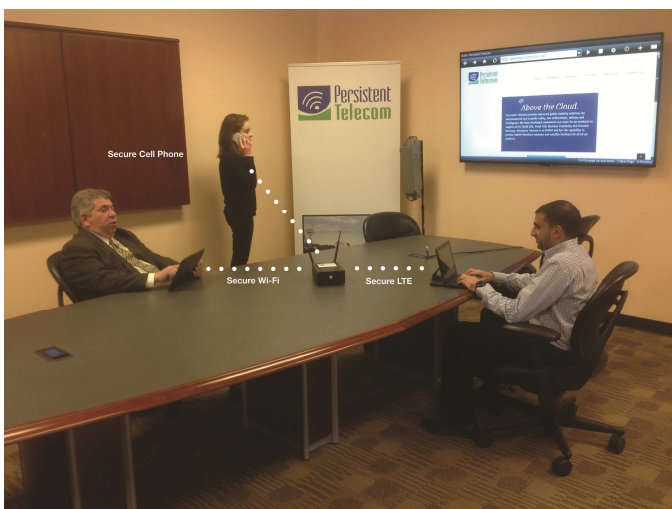

Persistent Telecom's **Cyber VauLTE™** is a secure, wireless communications hub designed for use in any board room, hotel room or conference room. **Cyber VauLTE™** employs military grade, NSA validated, AES 256K encryption to support information assurance in an era of increasing cyber crime and espionage.

Cyber VauLTE™ creates a private communications bubble for key management personnel. The **Cyber VauLTE™** automatically connects your cell phone voice, text and data anonymously; avoiding local WiFi hubs and foreign cellular networks. **Cyber VauLTE™** also includes a secure video conferencing platform.

Persistent Telecom has adapted Department of Defense technology, to provide portable, secure teleconferencing for use by Enterprise customers. This Persistent Telecom platform is based on policies for the Protection Of Vital Data (POVD) as set forth by the Department of Defense.

Cyber VauLTE™ bubble for voice, text and data – with non-attribution

Cyber VauLTE™ allows travelers to avoid connecting through vulnerable hotel wireless hot spots and commercial mobile carriers overseas. Regardless of location, **Cyber VauLTE™** offers military grade information assurance in an increasingly dangerous world.